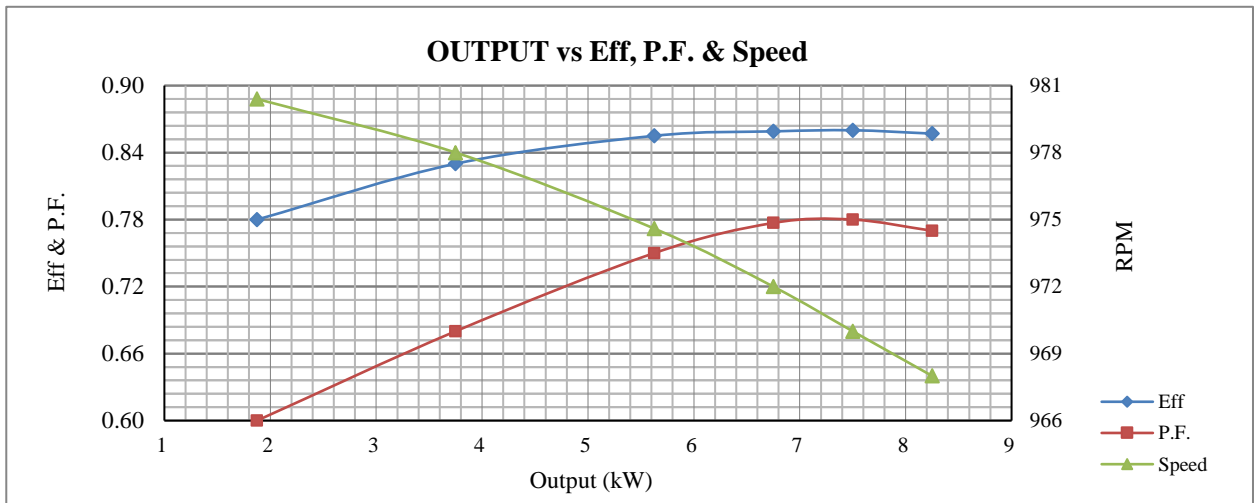

PERFORMANCE CURVES

MOTORELLI ELECTRIC MOTORS			SCALE		REVISION	
			DATE		DRAWING NO.	
Y3 160M-6 7.5 kW 6 P 400 V 50 Hz	DRAWN					
	APP'D	Mark				
	CHECKED	MENG				