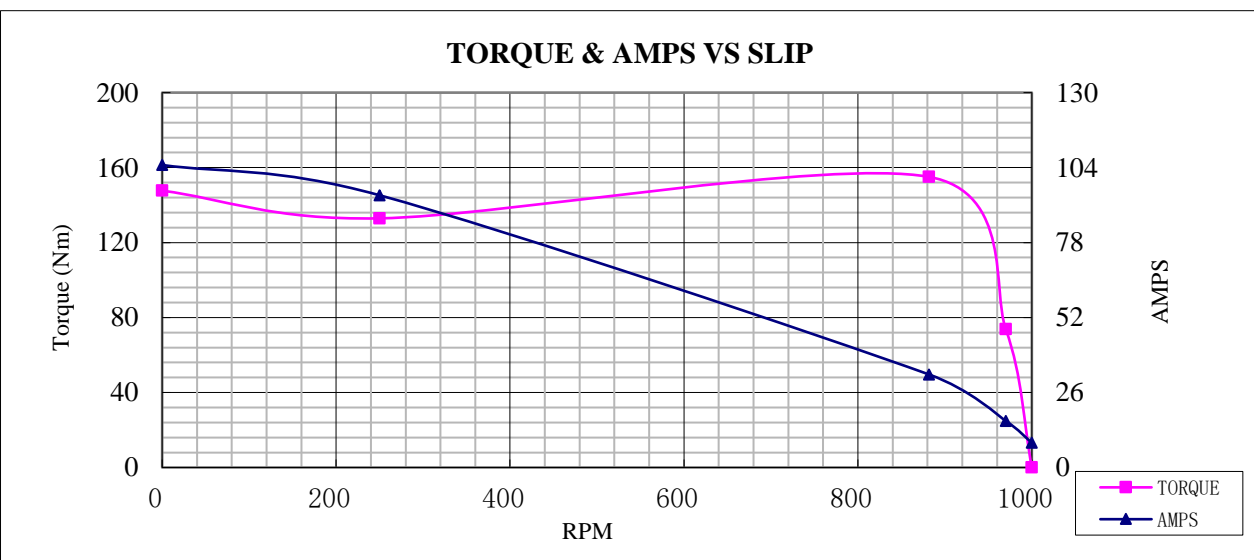

PERFORMANCE CURVES

MOTORELLI ELECTRIC MOTORS			SCALE		REVISION	
			DATE		DRAWING NO.	
Y3 160M-6 7.5 kW 6 P 400 V 50 Hz	DRAWN					
	APP'D	Mark				
	CHECKED	MENG				