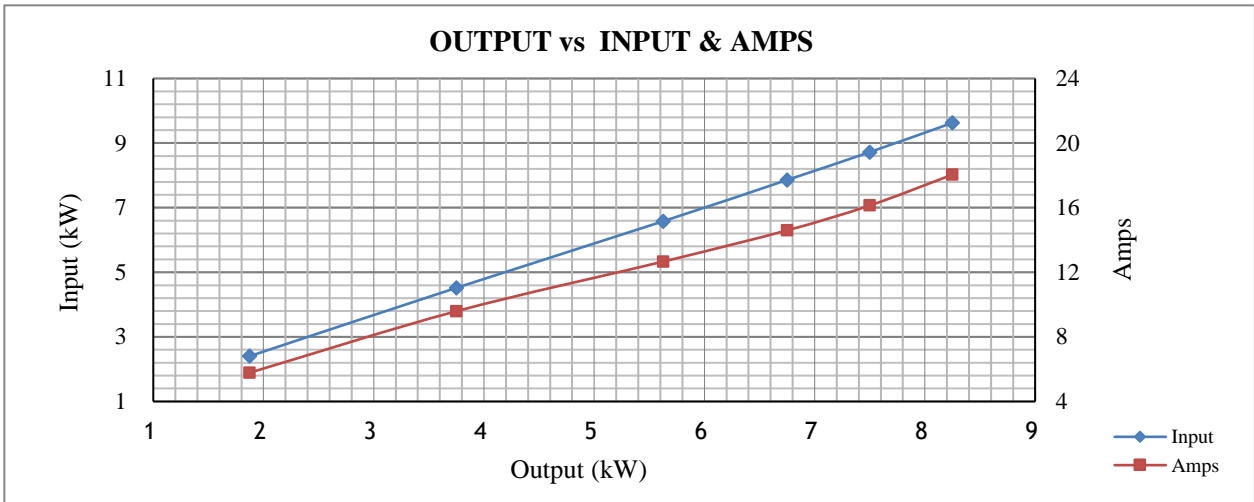

PERFORMANCE CURVES

MOTORELLI ELECTRIC MOTORS			SCALE		REVISION	
			DATE		DRAWING NO.	
Y3 160M-6 7.5 kW 6 P 400 V 50 Hz	DRAWN					
	APP'D	Mark				
	CHECKED	MENG				